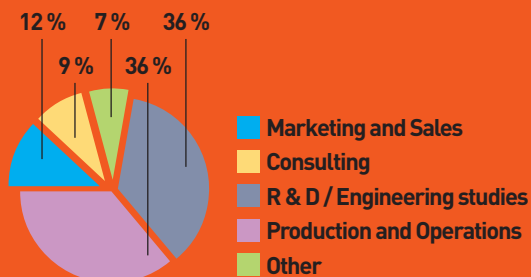

GENERATION SCHOOL

KEY FIGURES

- 2000 alumni
- 600 students
- 100000 square feet premises and laboratories
- 1000 corporate partners and associates

technologies, our engineers pursue their careers in a wide range of companies in all sectors of activity.

Top technology and engineering skills, reinforced with strong project management experience

Our engineering training programs include a significant focus on management skills and competencies. This choice empowers our engineers with the business acumen necessary to efficiently manage teams and projects internationally and across cultures.

A top-ranked graduate school in France, within a leading European science and technology university

TELECOM Lille1 regularly appears in the top ten engineering schools in France for graduate and post-

graduate degrees. TELECOM Lille1 owes this rank to successful careers of its alumni, close connections with industry, state-of-the-art scientific endeavors and international presence.

This recognition translates into more than 3000 job offers received each year.

Key connections with the industry

From the outset, TELECOM Lille1 has been building strong and exclusive links with major players of the technology and services industries.

Research, innovation, recruitment, continuing education... Our involvement with the corporate world is multi-faceted, and a key asset, to fast-track our development and our alumni's careers.