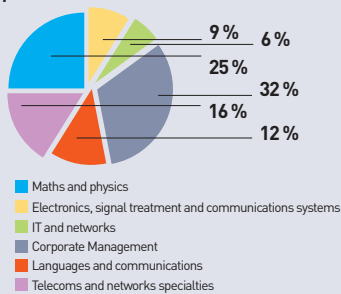

Programs

TELECOM Lille1 offers a 5-year course, leading to an engineering master's degree. The courses all benefit from the European Credit Transfer System, enabling wide international recognition.

BASE CYCLE